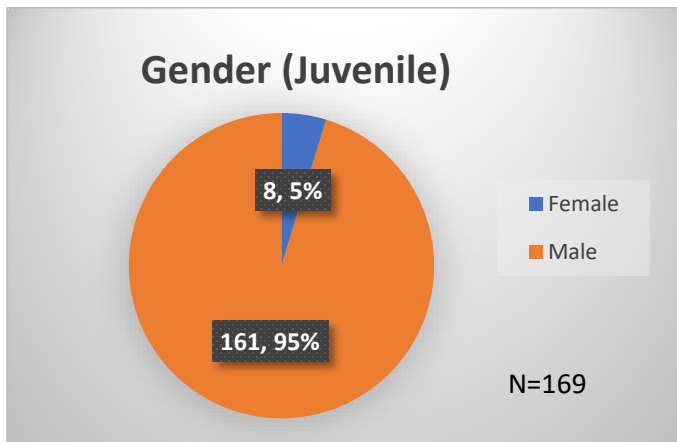

Daily Data Dashboard – November 9, 2023
Demographics for JTDC Population
Thursday Morning Midnight Count

Total # of probation Involved youth¹: 1,316

¹ Probation Active: Any youth who is pending sentencing with an active social history, has been formally placed on probation or supervision with Cook County Juvenile Probation on the date of the report.