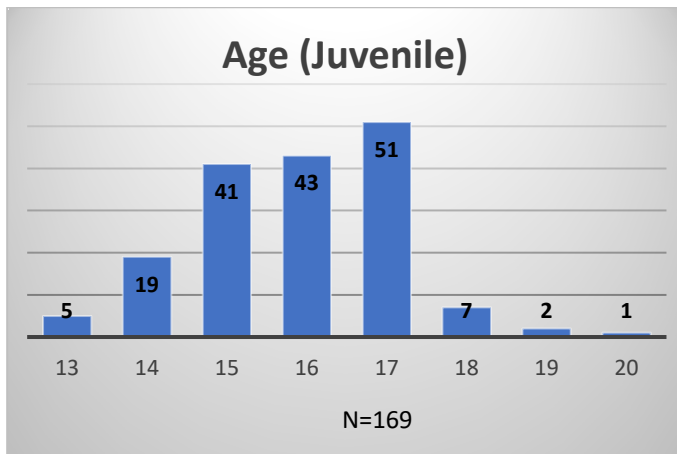

Daily Data Dashboard – November 9, 2023
Demographics for JTDC Population
Thursday Morning Midnight Count

Total # of probation Involved youth¹: 1,316

¹ Probation Active: Any youth who is pending sentencing with an active social history, has been formally placed on probation or supervision with Cook County Juvenile Probation on the date of the report.

Daily Data Dashboard – November 9, 2023
Demographics for JTDC Population
Thursday Morning Midnight Count