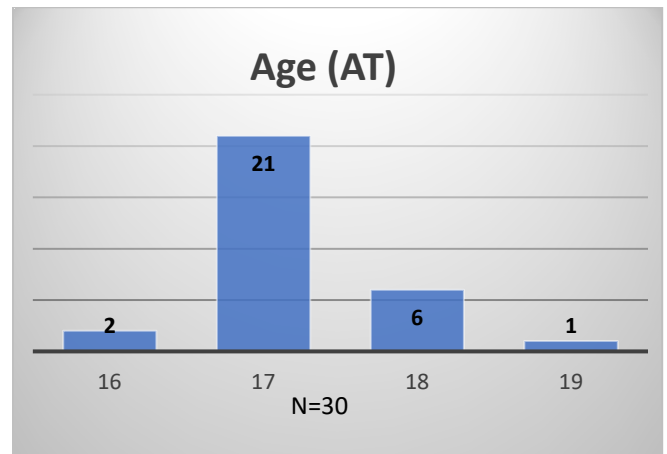

Daily Data Dashboard – November 9, 2023
Demographics for JTDC Population
Thursday Morning Midnight Count

Total # of probation Involved youth¹: 1,316

¹ Probation Active: Any youth who is pending sentencing with an active social history, has been formally placed on probation or supervision with Cook County Juvenile Probation on the date of the report.