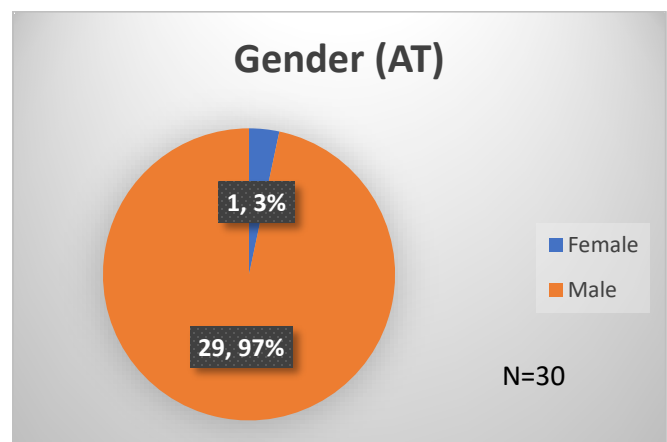

Daily Data Dashboard – November 9, 2023
Demographics for JTDC Population
Thursday Morning Midnight Count

Total # of probation Involved youth¹: 1,316

¹ Probation Active: Any youth who is pending sentencing with an active social history, has been formally placed on probation or supervision with Cook County Juvenile Probation on the date of the report.