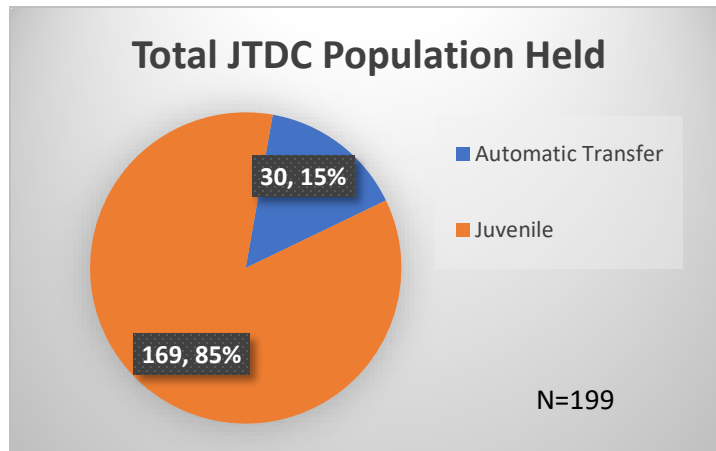

Daily Data Dashboard – November 9, 2023
Demographics for JTDC Population
Thursday Morning Midnight Count

Total # of probation Involved youth¹: 1,316

¹ Probation Active: Any youth who is pending sentencing with an active social history, has been formally placed on probation or supervision with Cook County Juvenile Probation on the date of the report.